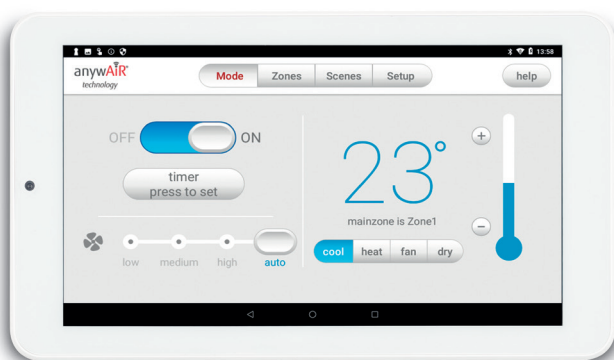

Current Compatible Units - Ducted System

For new installations the below indoor units are compatible with the anywAiR® technology ducted controller.

For existing installations the below indoor units are compatible with the anywAiR technology ducted controller however you will need to confirm with a Fujitsu Authorised Partner suitability of your existing duct layout and damper specification.

anywAiR ducted controller code:
UTY-ANY1

Indoor Model No.
ARTG24LHTDP
ARTG30LHTDP
ARTG36LHTDP
ARTG45LHTDP
ARTG54LHTDP
ARTG45LDTA
ARTG54LDTA
ARTG60LDTA
ARTG30LHTA
ARTG36LHTA
ARTG45LHTA
ARTG54LHTC
ARTG36LHTB
ARTG45LHTB
ARTG60LHTA
ARTG65LHTA
ARTC72LATU
ARTC90LATU