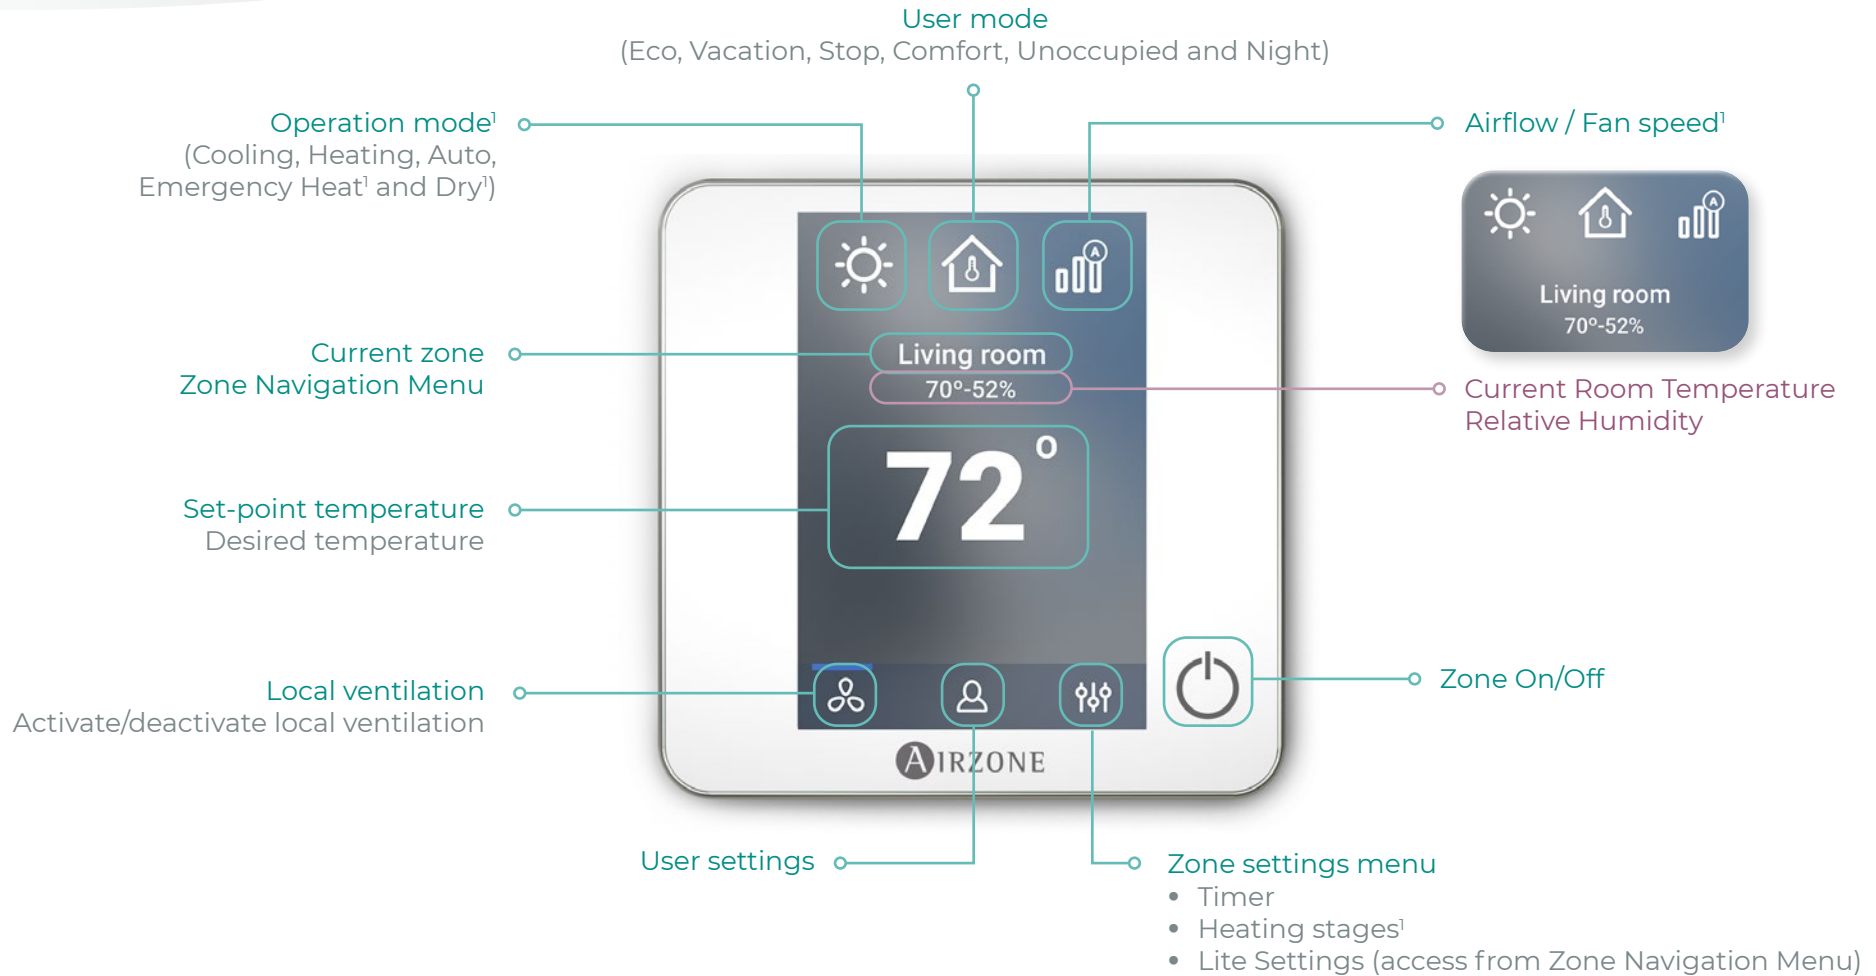

# Thermostats A Complete Guide

# Airzone Blueface

**Airzone Blueface thermostat**  
with 3.5" capacitive display

✓ VAF, ZBS and Easyzone Systems

Available in: 

— Capacitive icons (touch screen)      — Informative icons

<sup>1</sup>Options available depending on the configuration and/or the HVAC system  
For more information, you can consult the manuals at [www.airzonecontrol.com/support/](http://www.airzonecontrol.com/support/)

## If the status LED is steady

The zone in which the thermostat is located is on.

## If the status LED is blinking

If the LED blinks slowly, it means that the zone in which it is located is off. It can be turned on again by pressing the LED or from remote zones.

If the LED blinks rapidly in red or purple, it means that there is an error. You can check this on the Airzone Blueface or using the Airzone Cloud app.