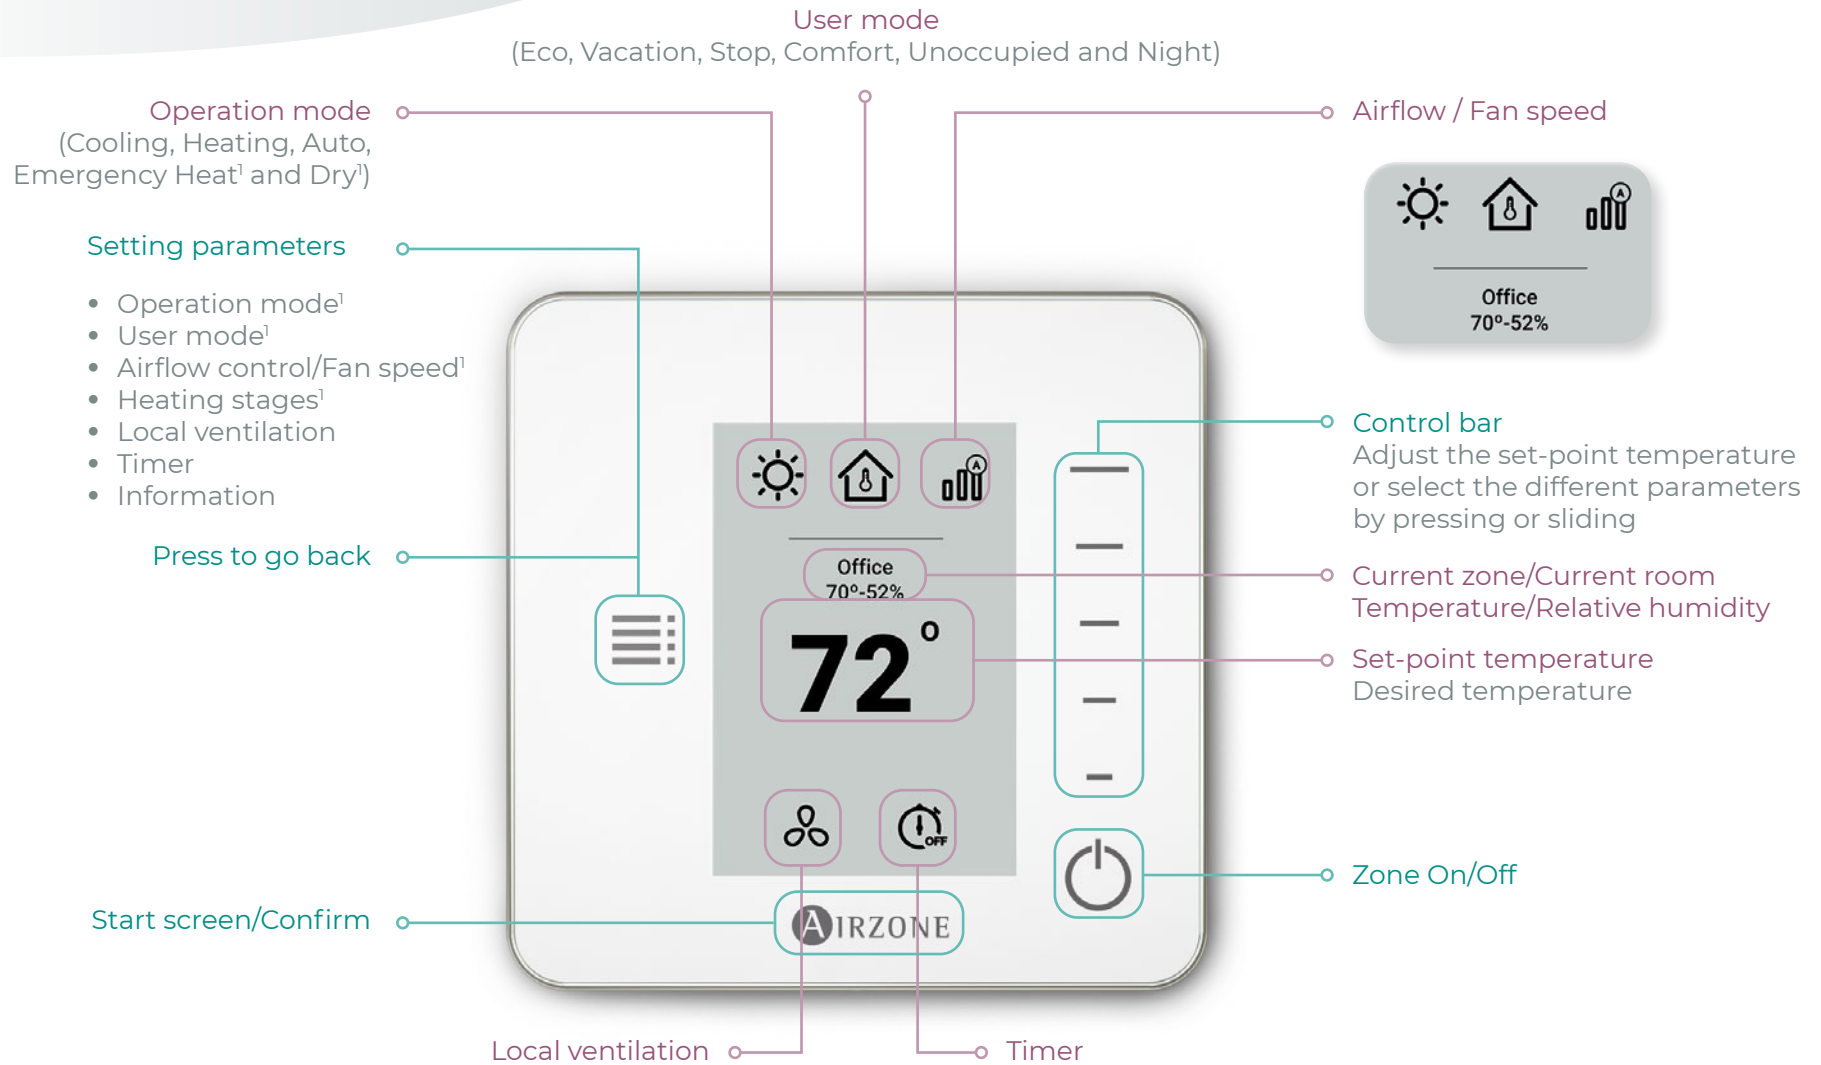

# Airzone Blueface

**Airzone Blueface thermostat**  
with 3.5" capacitive display

✓ VAF, ZBS and Easyzone Systems

Available in: 

— Capacitive icons (touch screen)      — Informative icons

<sup>1</sup>Options available depending on the configuration and/or the HVAC system  
For more information, you can consult the manuals at [www.airzonecontrol.com/support/](http://www.airzonecontrol.com/support/)

Airzone  
Think

**Airzone Think thermostat**  
with 2.7" e-ink screen

✓ VAF, ZBS and Easyzone Systems

Available in: 

— Capacitive icons (touch screen)      — Informative icons

<sup>1</sup>Options available depending on the configuration and/or the HVAC system  
For more information, you can consult the manuals at [www.airzonecontrol.com/support/](http://www.airzonecontrol.com/support/)

## If the status LED is steady

The zone in which the thermostat is located is on.

## If the status LED is blinking

If the LED blinks slowly, it means that the zone in which it is located is off. It can be turned on again by pressing the LED or from remote zones.

If the LED blinks rapidly in red or purple, it means that there is an error. You can check this on the Airzone Blueface or using the Airzone Cloud app.