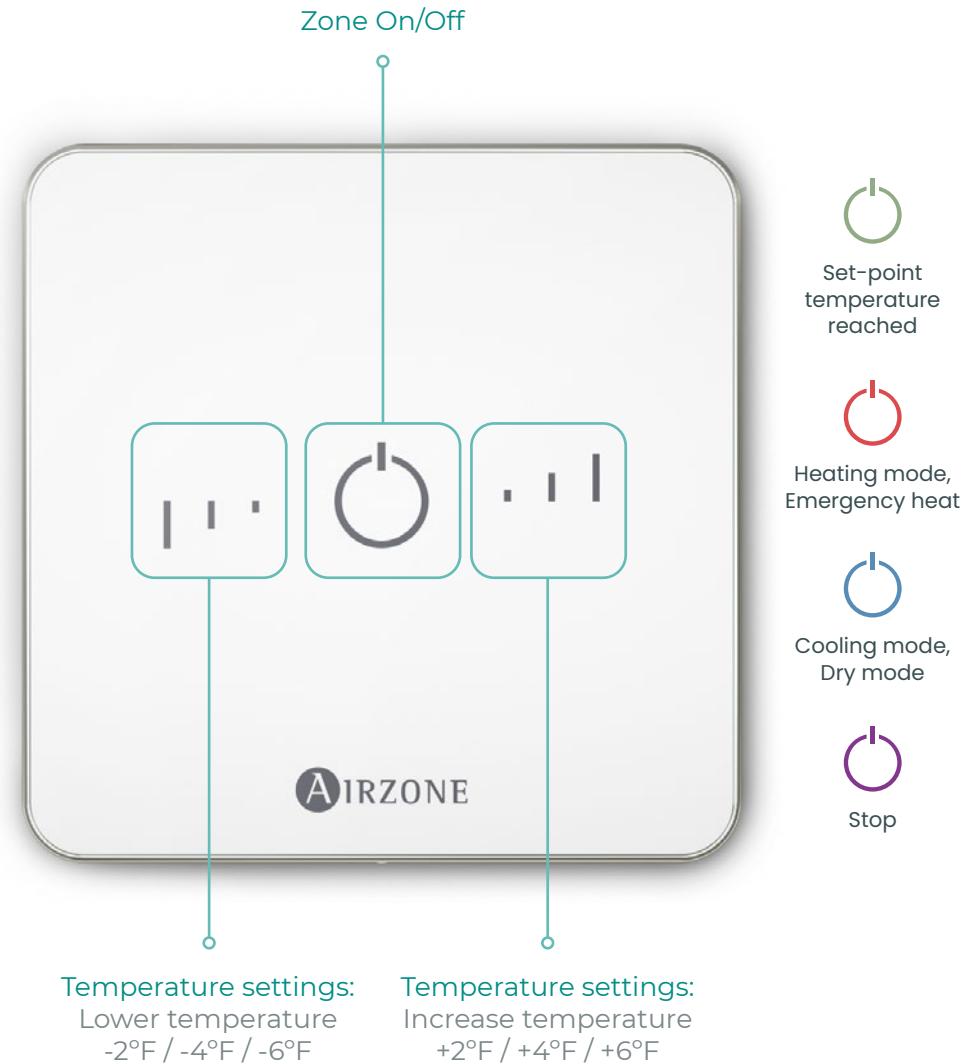

## If the status LED is steady

The zone in which the thermostat is located is on.

## If the status LED is blinking

If the LED blinks slowly, it means that the zone in which it is located is off. It can be turned on again by pressing the LED or from remote zones.

If the LED blinks rapidly in red or purple, it means that there is an error. You can check this on the Airzone Blueface or using the Airzone Cloud app.

## If the status LED is off

The thermostat is in energy saving mode. In the case of the Airzone wireless Lite thermostat, this will happen by default. If it is a wired Lite thermostat, you can configure this parameter in *Lite settings* through remote zones from your Airzone Blueface thermostat or using the Airzone Cloud app.

The set-point temperature is the desired temperature. The default base temperature is 73°F and configured from the *Lite settings* parameter through remote zones from your Airzone Blueface thermostat or using the Airzone Cloud app.